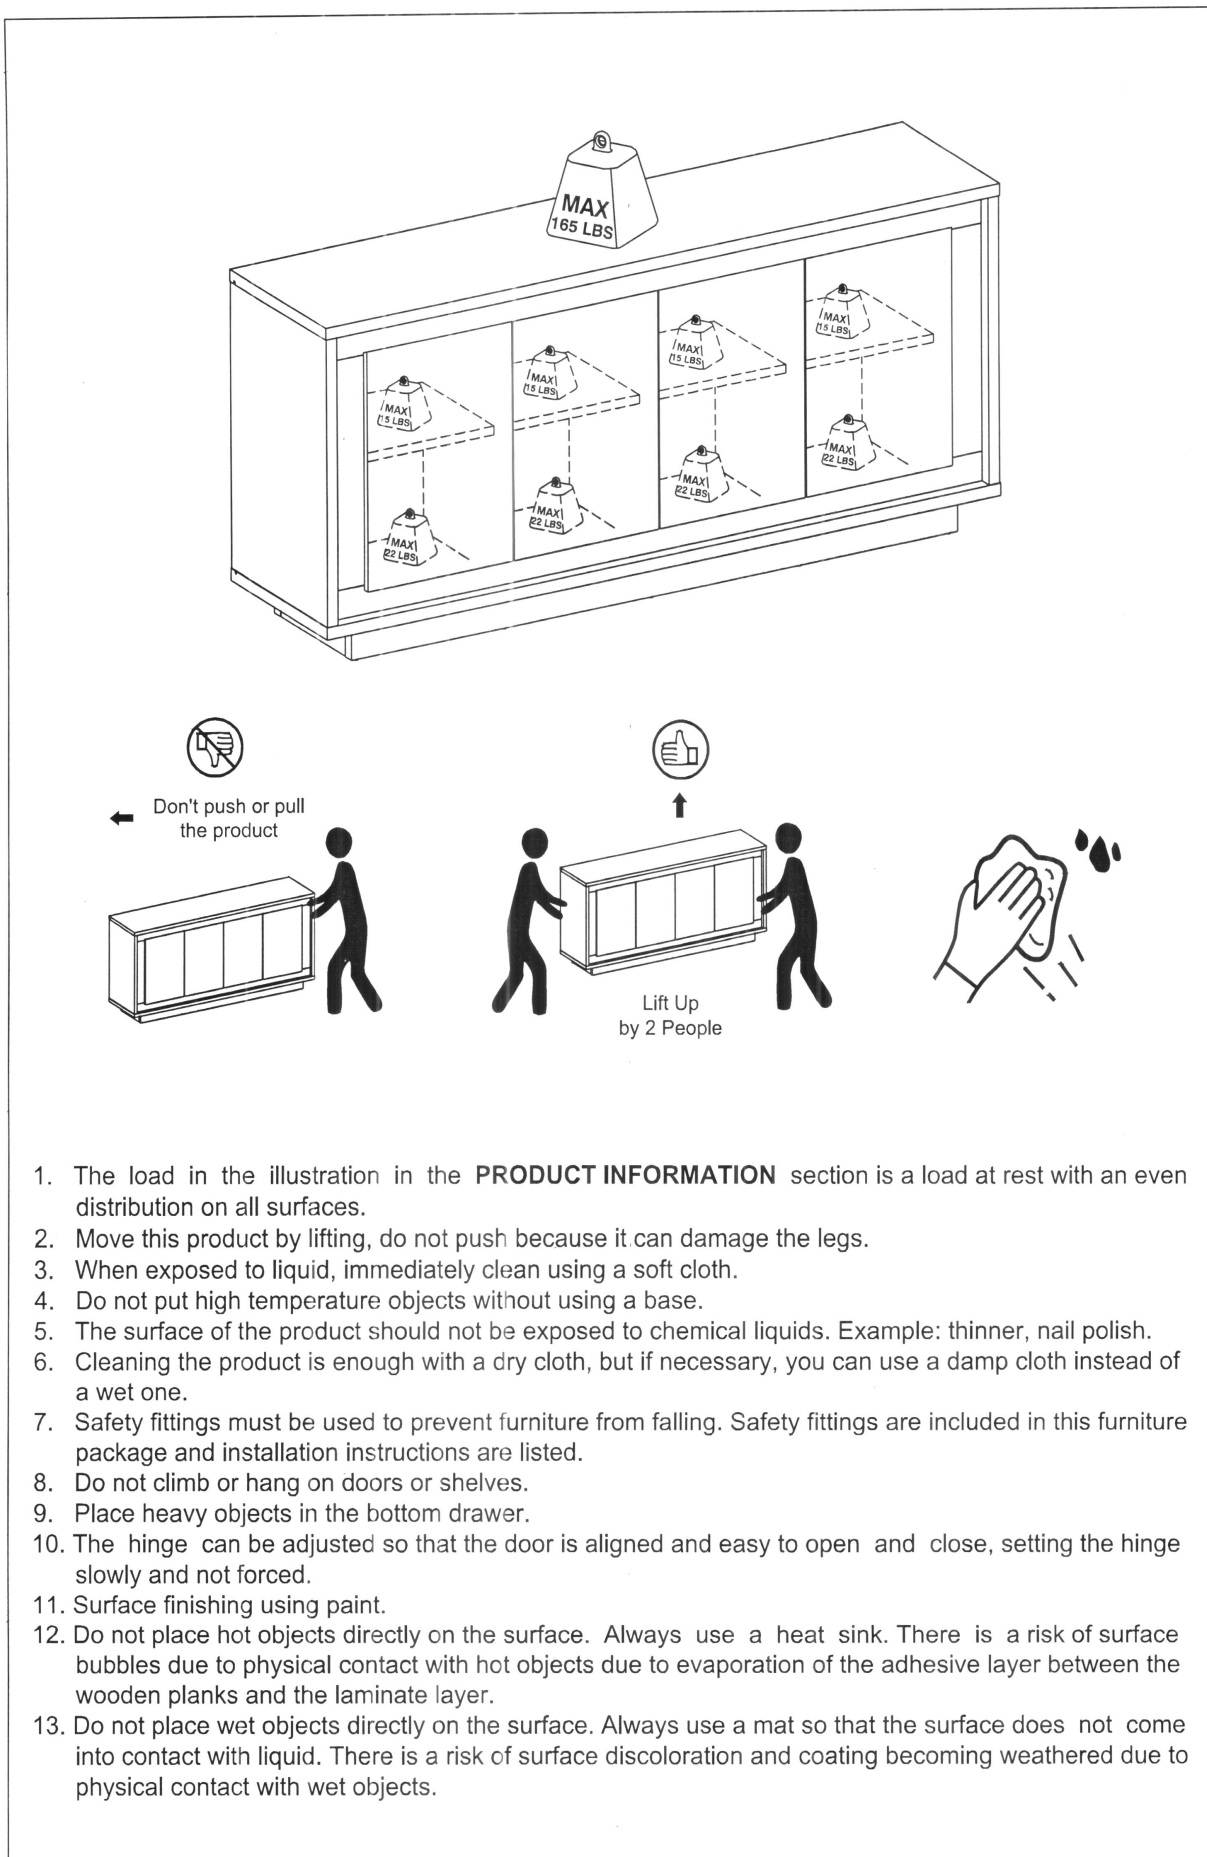

PARAGGI SIDEBOARD WHITE

60 Minutes

2 People

1. The load in the illustration in the **PRODUCT INFORMATION** section is a load at rest with an even distribution on all surfaces.
2. Move this product by lifting, do not push because it can damage the legs.
3. When exposed to liquid, immediately clean using a soft cloth.
4. Do not put high temperature objects without using a base.
5. The surface of the product should not be exposed to chemical liquids. Example: thinner, nail polish.
6. Cleaning the product is enough with a dry cloth, but if necessary, you can use a damp cloth instead of a wet one.
7. Safety fittings must be used to prevent furniture from falling. Safety fittings are included in this furniture package and installation instructions are listed.
8. Do not climb or hang on doors or shelves.
9. Place heavy objects in the bottom drawer.
10. The hinge can be adjusted so that the door is aligned and easy to open and close, setting the hinge slowly and not forced.
11. Surface finishing using paint.
12. Do not place hot objects directly on the surface. Always use a heat sink. There is a risk of surface bubbles due to physical contact with hot objects due to evaporation of the adhesive layer between the wooden planks and the laminate layer.
13. Do not place wet objects directly on the surface. Always use a mat so that the surface does not come into contact with liquid. There is a risk of surface discoloration and coating becoming weathered due to physical contact with wet objects.

PARTS LIST

No.	Size	Qty
1	1600 x 396 x 25 mm	1
2	1600 x 396 x 25 mm	1
3	597 x 394 x 25 mm	1
4	597 x 394 x 25 mm	1
5	597 x 343 x 15 mm	1
6	597 x 343 x 15 mm	1
7	1547 x 60 x 15 mm	2
8	476 x 90 x 15 mm	2
9	415 x 295 x 18 mm	2
10	678 x 295 x 18 mm	1