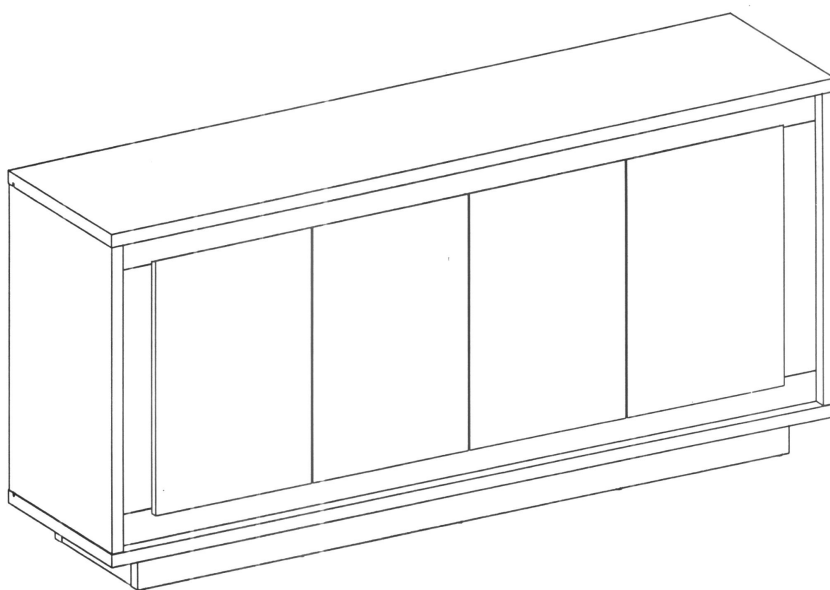

PARAGGI SIDEBOARD WHITE

60 Minutes

2 People

1. The load in the illustration in the **PRODUCT INFORMATION** section is a load at rest with an even distribution on all surfaces.
2. Move this product by lifting, do not push because it can damage the legs.
3. When exposed to liquid, immediately clean using a soft cloth.
4. Do not put high temperature objects without using a base.
5. The surface of the product should not be exposed to chemical liquids. Example: thinner, nail polish.
6. Cleaning the product is enough with a dry cloth, but if necessary, you can use a damp cloth instead of a wet one.
7. Safety fittings must be used to prevent furniture from falling. Safety fittings are included in this furniture package and installation instructions are listed.
8. Do not climb or hang on doors or shelves.
9. Place heavy objects in the bottom drawer.
10. The hinge can be adjusted so that the door is aligned and easy to open and close, setting the hinge slowly and not forced.
11. Surface finishing using paint.
12. Do not place hot objects directly on the surface. Always use a heat sink. There is a risk of surface bubbles due to physical contact with hot objects due to evaporation of the adhesive layer between the wooden planks and the laminate layer.
13. Do not place wet objects directly on the surface. Always use a mat so that the surface does not come into contact with liquid. There is a risk of surface discoloration and coating becoming weathered due to physical contact with wet objects.

PARTS LIST

No.	Size	Qty
1	1600 x 396 x 25 mm	1
2	1600 x 396 x 25 mm	1
3	597 x 394 x 25 mm	1
4	597 x 394 x 25 mm	1
5	597 x 343 x 15 mm	1
6	597 x 343 x 15 mm	1
7	1547 x 60 x 15 mm	2
8	476 x 90 x 15 mm	2
9	415 x 295 x 18 mm	2
10	678 x 295 x 18 mm	1

No.	Size	Qty
11	1558 x 304 x 2.5 mm	2
12	1440 x 70 x 25 mm	2
13	265 x 70 x 25 mm	2
14	265 x 70 x 25 mm	3
15	497 x 345 x 15 mm	2
16	497 x 345 x 15 mm	2
17	679 x 65 x 15 mm	1

HARDWARE LIST

1x
N

16x
O

1set
P