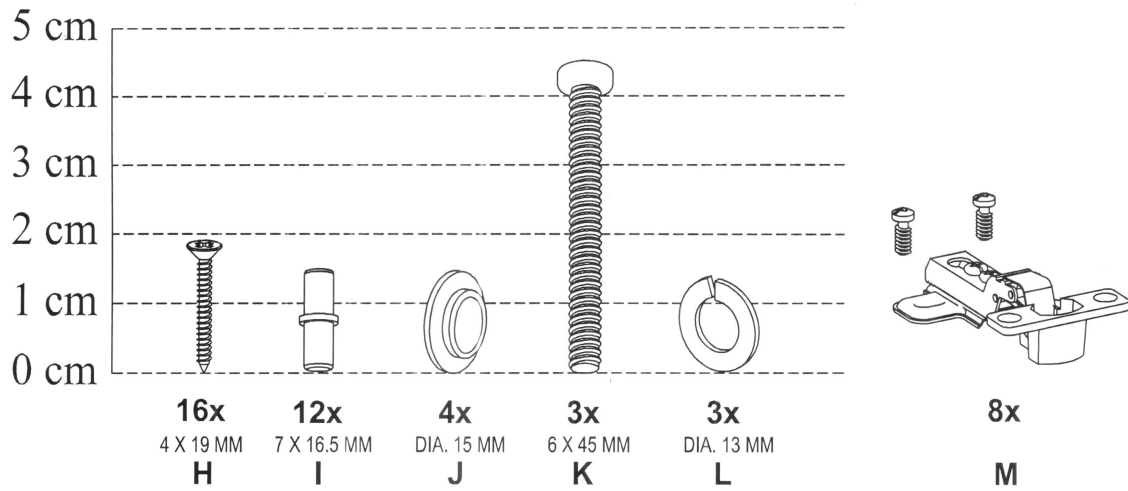

PARAGGI SIDEBOARD WHITE

60 Minutes

2 People

1. The load in the illustration in the **PRODUCT INFORMATION** section is a load at rest with an even distribution on all surfaces.
2. Move this product by lifting, do not push because it can damage the legs.
3. When exposed to liquid, immediately clean using a soft cloth.
4. Do not put high temperature objects without using a base.
5. The surface of the product should not be exposed to chemical liquids. Example: thinner, nail polish.
6. Cleaning the product is enough with a dry cloth, but if necessary, you can use a damp cloth instead of a wet one.
7. Safety fittings must be used to prevent furniture from falling. Safety fittings are included in this furniture package and installation instructions are listed.
8. Do not climb or hang on doors or shelves.
9. Place heavy objects in the bottom drawer.
10. The hinge can be adjusted so that the door is aligned and easy to open and close, setting the hinge slowly and not forced.
11. Surface finishing using paint.
12. Do not place hot objects directly on the surface. Always use a heat sink. There is a risk of surface bubbles due to physical contact with hot objects due to evaporation of the adhesive layer between the wooden planks and the laminate layer.
13. Do not place wet objects directly on the surface. Always use a mat so that the surface does not come into contact with liquid. There is a risk of surface discoloration and coating becoming weathered due to physical contact with wet objects.

PARTS LIST

No.	Size	Qty
1	1600 x 396 x 25 mm	1
2	1600 x 396 x 25 mm	1
3	597 x 394 x 25 mm	1
4	597 x 394 x 25 mm	1
5	597 x 343 x 15 mm	1
6	597 x 343 x 15 mm	1
7	1547 x 60 x 15 mm	2
8	476 x 90 x 15 mm	2
9	415 x 295 x 18 mm	2
10	678 x 295 x 18 mm	1

No.	Size	Qty
11	1558 x 304 x 2.5 mm	2
12	1440 x 70 x 25 mm	2
13	265 x 70 x 25 mm	2
14	265 x 70 x 25 mm	3
15	497 x 345 x 15 mm	2
16	497 x 345 x 15 mm	2
17	679 x 65 x 15 mm	1

HARDWARE LIST

1x
N

16x
O

1set
P