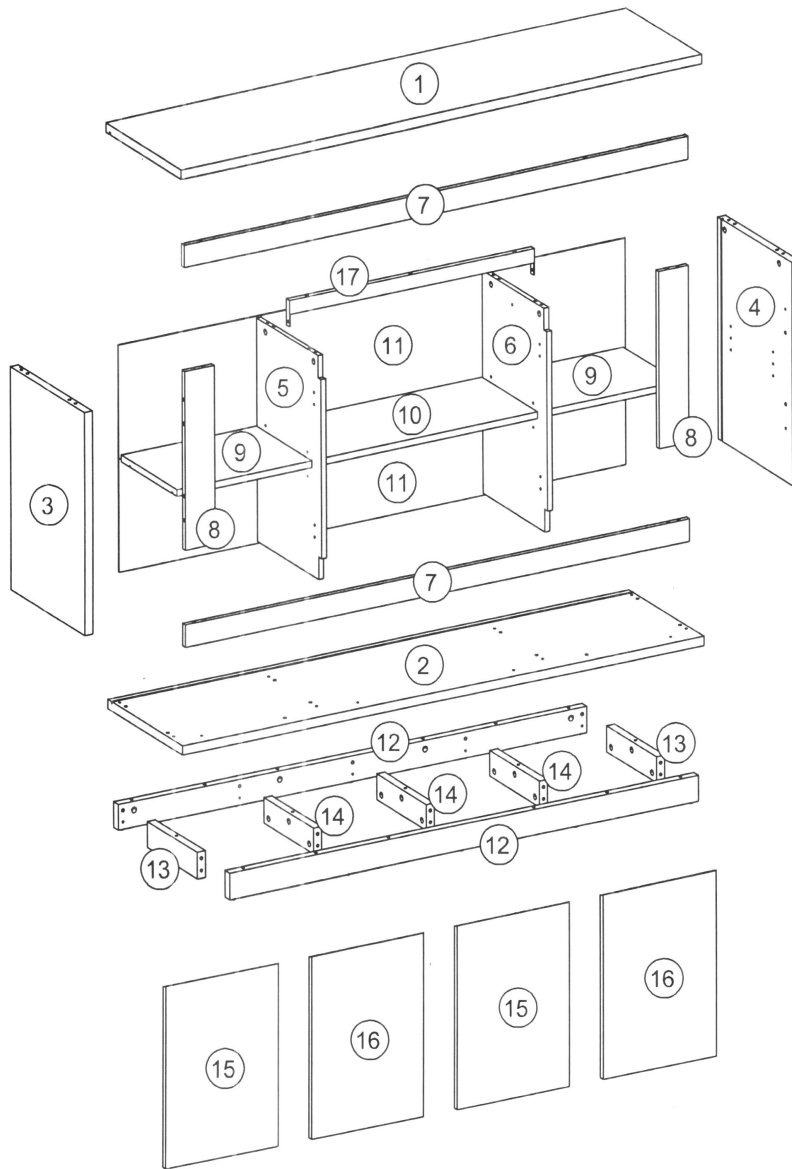

PARAGGI SIDEBOARD WHITE

60 Minutes

2 People

1. The load in the illustration in the **PRODUCT INFORMATION** section is a load at rest with an even distribution on all surfaces.
2. Move this product by lifting, do not push because it can damage the legs.
3. When exposed to liquid, immediately clean using a soft cloth.
4. Do not put high temperature objects without using a base.
5. The surface of the product should not be exposed to chemical liquids. Example: thinner, nail polish.
6. Cleaning the product is enough with a dry cloth, but if necessary, you can use a damp cloth instead of a wet one.
7. Safety fittings must be used to prevent furniture from falling. Safety fittings are included in this furniture package and installation instructions are listed.
8. Do not climb or hang on doors or shelves.
9. Place heavy objects in the bottom drawer.
10. The hinge can be adjusted so that the door is aligned and easy to open and close, setting the hinge slowly and not forced.
11. Surface finishing using paint.
12. Do not place hot objects directly on the surface. Always use a heat sink. There is a risk of surface bubbles due to physical contact with hot objects due to evaporation of the adhesive layer between the wooden planks and the laminate layer.
13. Do not place wet objects directly on the surface. Always use a mat so that the surface does not come into contact with liquid. There is a risk of surface discoloration and coating becoming weathered due to physical contact with wet objects.

PARTS LIST

No.	Size	Qty
1	1600 x 396 x 25 mm	1
2	1600 x 396 x 25 mm	1
3	597 x 394 x 25 mm	1
4	597 x 394 x 25 mm	1
5	597 x 343 x 15 mm	1
6	597 x 343 x 15 mm	1
7	1547 x 60 x 15 mm	2
8	476 x 90 x 15 mm	2
9	415 x 295 x 18 mm	2
10	678 x 295 x 18 mm	1

No.	Size	Qty
11	1558 x 304 x 2.5 mm	2
12	1440 x 70 x 25 mm	2
13	265 x 70 x 25 mm	2
14	265 x 70 x 25 mm	3
15	497 x 345 x 15 mm	2
16	497 x 345 x 15 mm	2
17	679 x 65 x 15 mm	1

HARDWARE LIST

1x
N

16x
O

1set
P